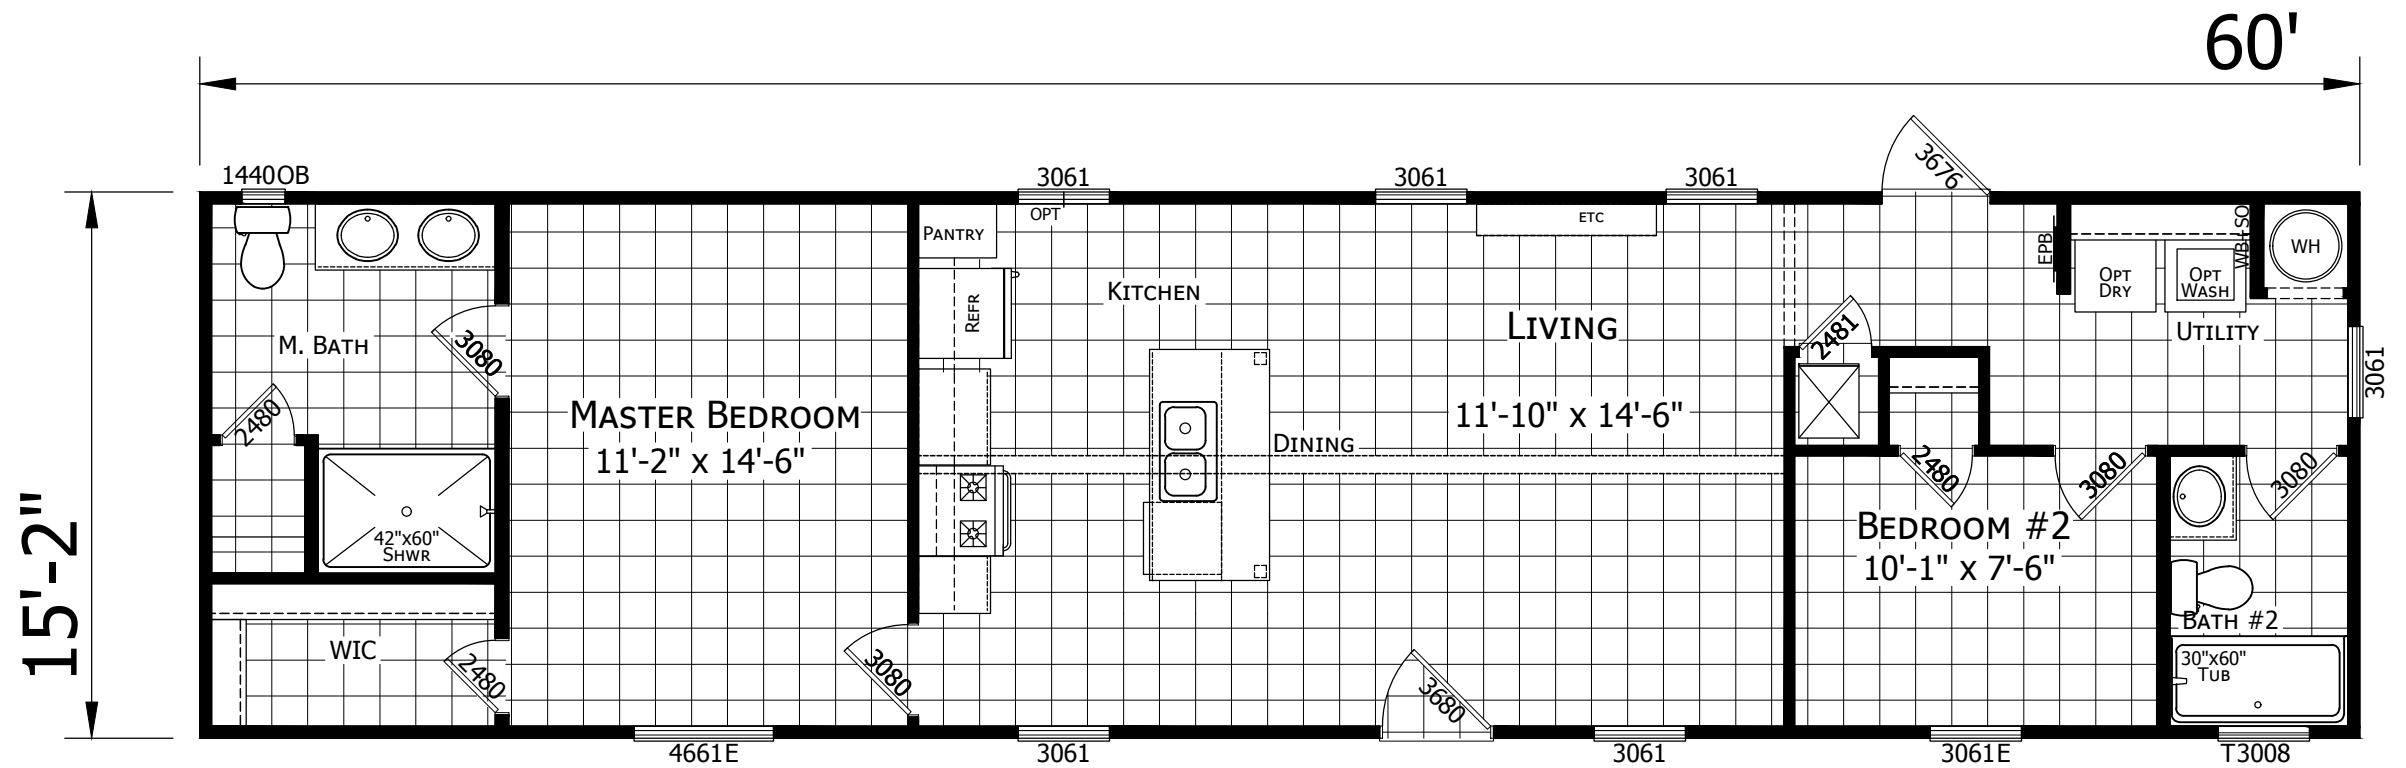

33" DECK
TUB OPT.

OPTIONAL WINDOWS
FOR LIVING

025-H1660-22001
2 BEDROOM 2 BATH
60'-0" x 15'-2"
910 Sq. Ft. TOTAL

**CHAMPION
HOME BUILDERS**

756 W. BIG BEAVER ROAD, SUITE 1000 TROY, MI 48064
PHONE: 248-614-8200

MODIFICATIONS

PROJECT:
025-1660H22001
60'-0" x 15'-2"
2 BD 2 BTH

DRAWN BY: SJAMES
DATE: 09-24-19
SCALE: 3/16" = 1'-0"

TITLE:
LITERATURE
PLAN

FILENAME: 025CHPR-1660H22001 PEARL & ROYAL

SHEET:
L-101 ROYAL
THE ROYAL