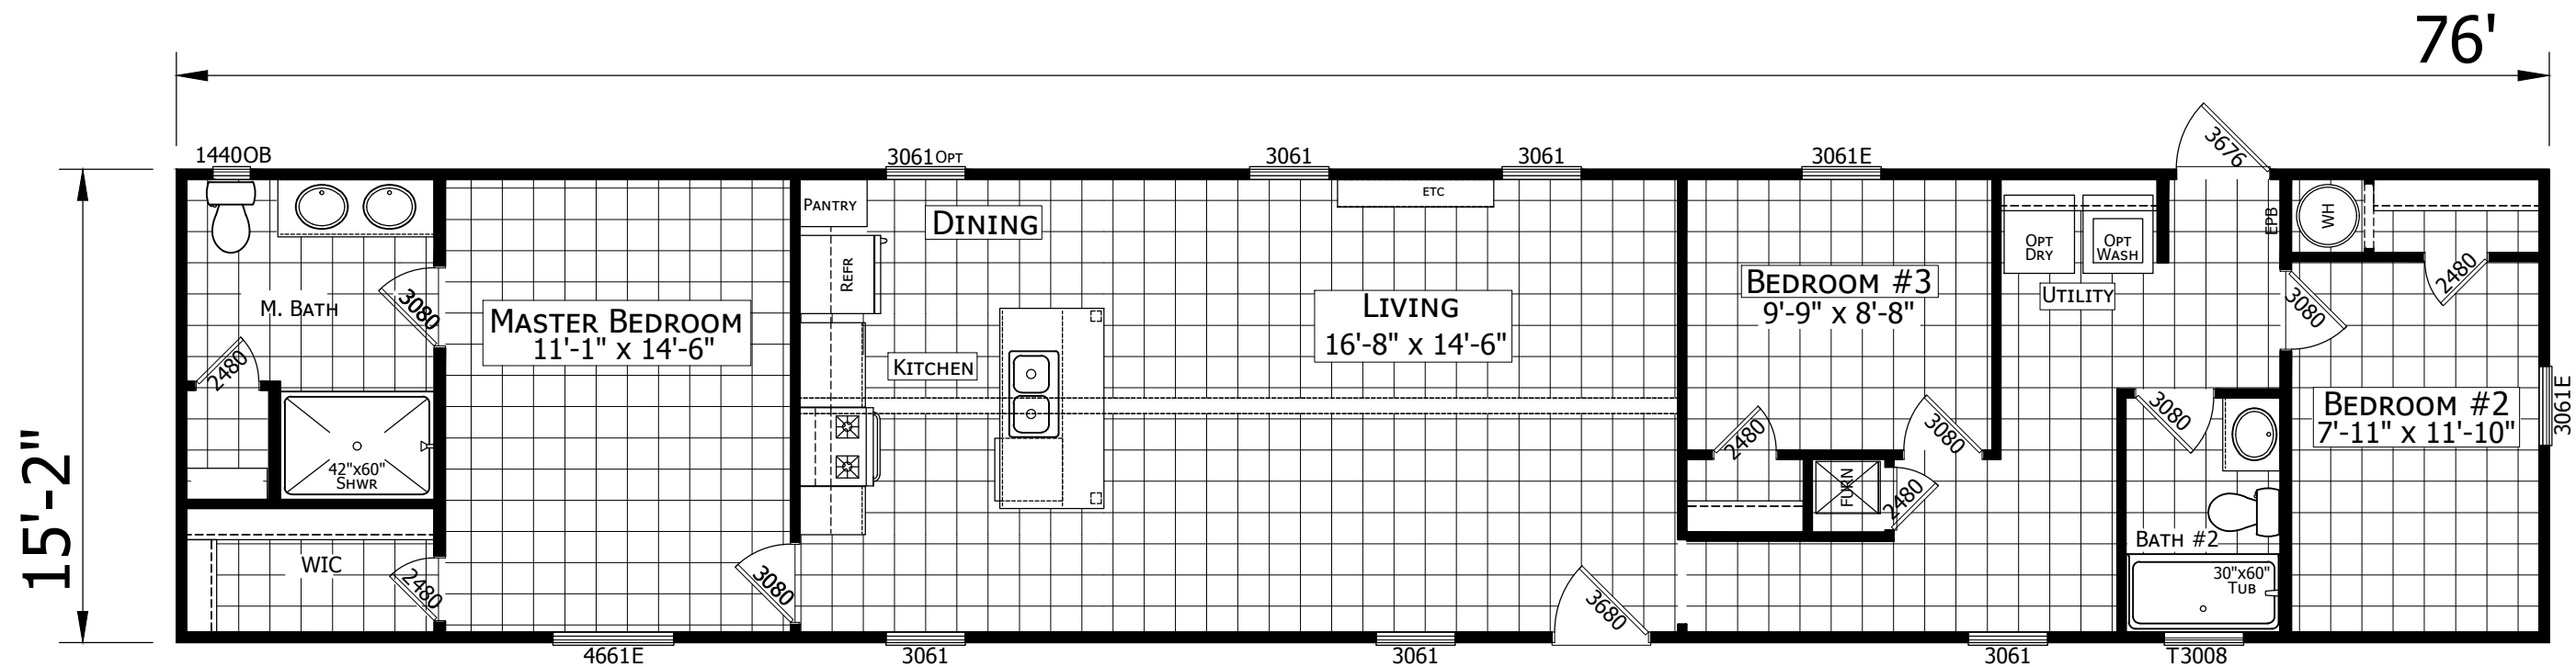

33" DECK
TUB OPT.

42" DECK
TUB OPT.

15'-2"

OPTIONAL WINDOWS
FOR LIVING

025-1676H32008
3 BEDROOM 2 BATH
76'-0" x 15'-2"
1153 SQ. FT. TOTAL

**CHAMPION
HOME BUILDERS**

756 W. BIG BEAVER ROAD, SUITE 1000 TROY, MI 48064
PHONE: 248-614-8200

MODIFICATIONS

PROJECT:
025-1676H32008
76'-0" x 15'-2"
3 BD 2 BTH

DRAWN BY: SJAMES
DATE: 09-24-19
SCALE: 3/16" = 1'-0"

TITLE:
**LITERATURE
PLAN**

FILENAME: 025CHPR-1676H32008 LOYOLA

SHEET:
**L-101
THE LOYOLA**