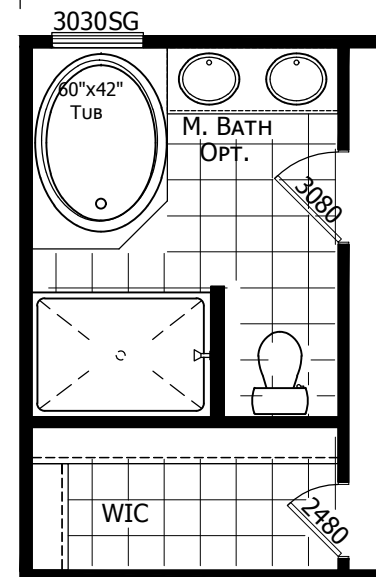

33" DECK
TUB OPT.

42" DECK
TUB OPT.

15'-2"

OPTIONAL WINDOWS
FOR LIVING

025-1676H32008
3 BEDROOM 2 BATH
76'-0" x 15'-2"
1153 SQ. FT. TOTAL

**CHAMPION
HOME BUILDERS**

756 W. BIG BEAVER ROAD, SUITE 1000 TROY, MI 48064
PHONE: 248-614-8200

MODIFICATIONS

PROJECT:
025-1676H32008
76'-0" x 15'-2"
3 BD 2 BTH

DRAWN BY: SJAMES
DATE: 09-24-19
SCALE: 3/16" = 1'-0"

TITLE:
**LITERATURE
PLAN**

FILENAME: 025CHPR-1676H32008 LOYOLA

SHEET:
**L-101
THE LOYOLA**