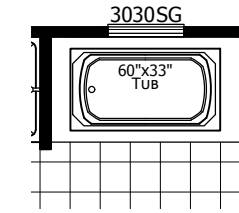

OPT. BEDROOM IN PLACE OF DEN

42" DECK TUB
OPTION

33" DECK TUB
OPTION

STAND ALONE
TUB OPTION

OPT. WINDOW/DOOR FOR KITCHEN

025-3276H42001
4 BEDROOM 2 BATH
76'-0" x 30'-4"
2305 SQ. FT. TOTAL

**CHAMPION
HOME BUILDERS**

756 W. BIG BEAVER ROAD, SUITE 1000 TROY, MI 48064
PHONE: 248-614-8200

MODIFICATIONS

PROJECT:
025-3276H42001
76'-0" x 30'-4"
4 BD 2 BT

DRAWN BY: SJAMES
DATE: 03-02-20
SCALE: 3/16" = 1'-0"

TITLE:
**LITERATURE
PLAN**