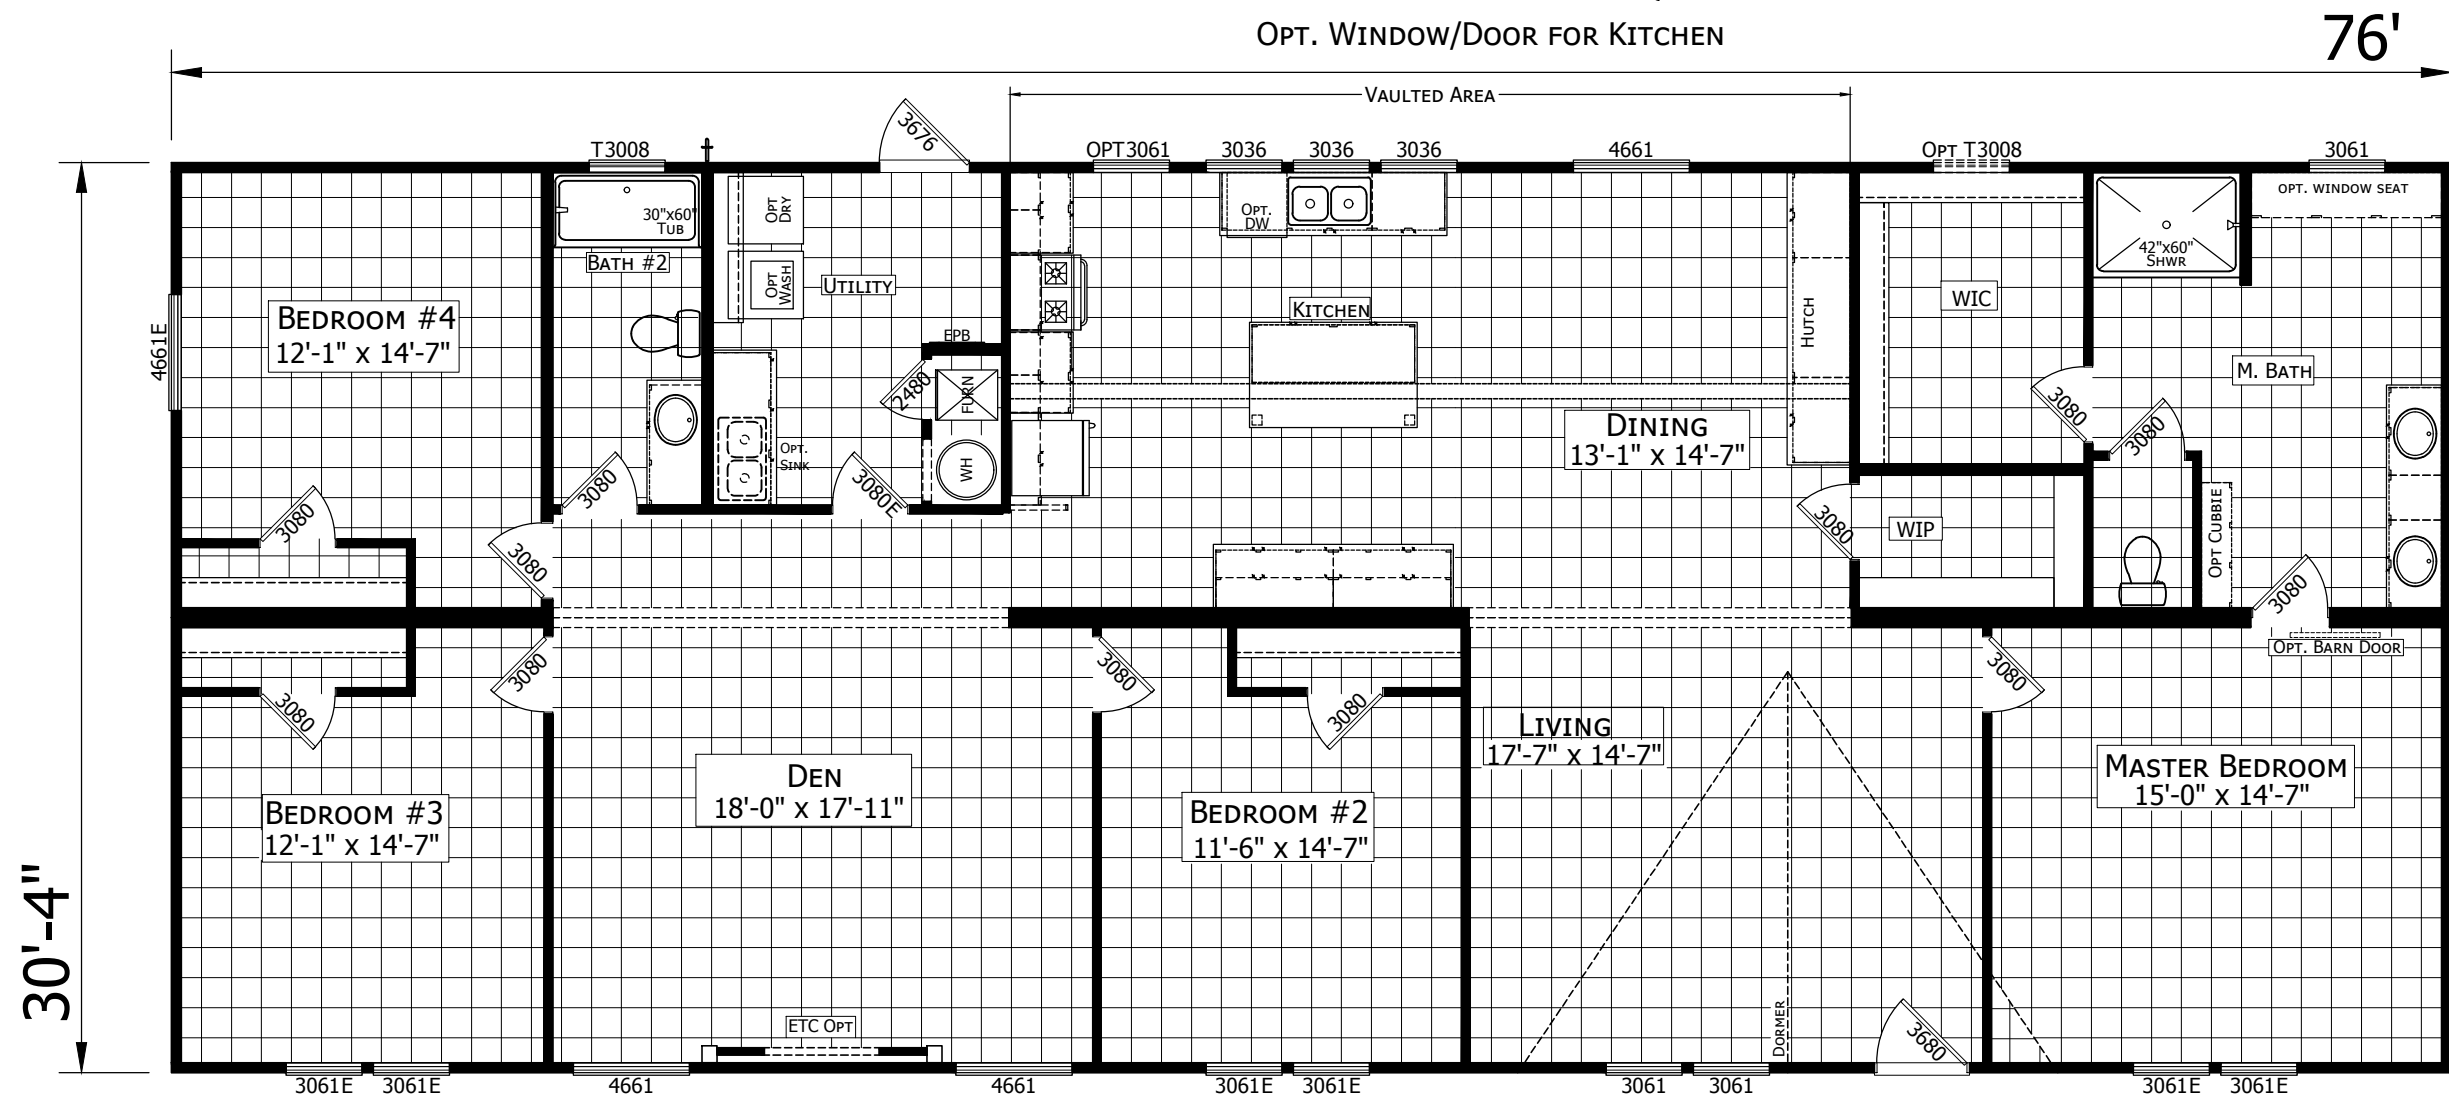

OPT. BEDROOM IN PLACE OF DEN

42" DECK TUB
OPTION

33" DECK TUB
OPTION

STAND ALONE
TUB OPTION

OPT. WINDOW/DOOR FOR KITCHEN

025-3276H42001
4 BEDROOM 2 BATH
76'-0" x 30'-4"
2305 SQ. FT. TOTAL

**CHAMPION
HOME BUILDERS**

756 W. BIG BEAVER ROAD, SUITE 1000 TROY, MI 48064
PHONE: 248-614-8200

MODIFICATIONS

PROJECT:
025-3276H42001
76'-0" x 30'-4"
4 BD 2 BT

DRAWN BY: SJAMES
DATE: 03-02-20
SCALE: 3/16" = 1'-0"

TITLE:
**LITERATURE
PLAN**